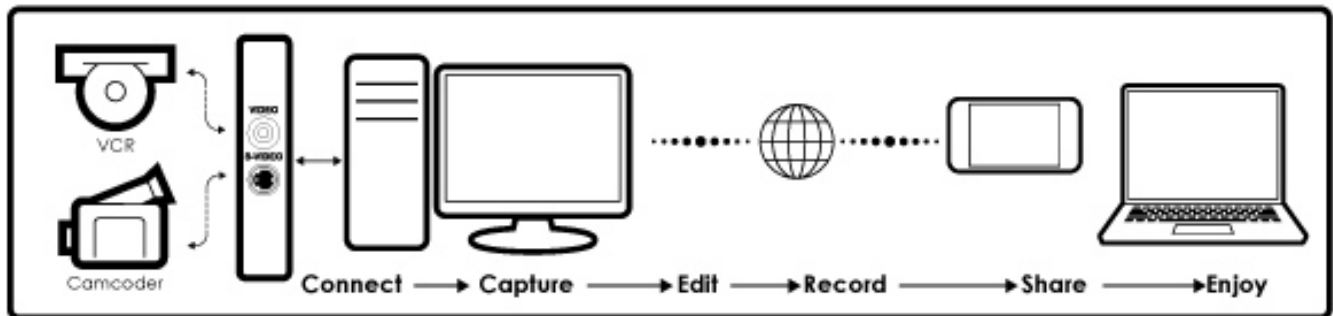

### Package Includes

- AVerMedia EZMaker SDK (Weight: 55.2g)
  - Installation CD
  - Quick Installation Guide
  - Low Profile Bracket
  - RCA-to-Phone Jack Cable
- ※ The accessories may slightly vary depending upon the country of purchase.